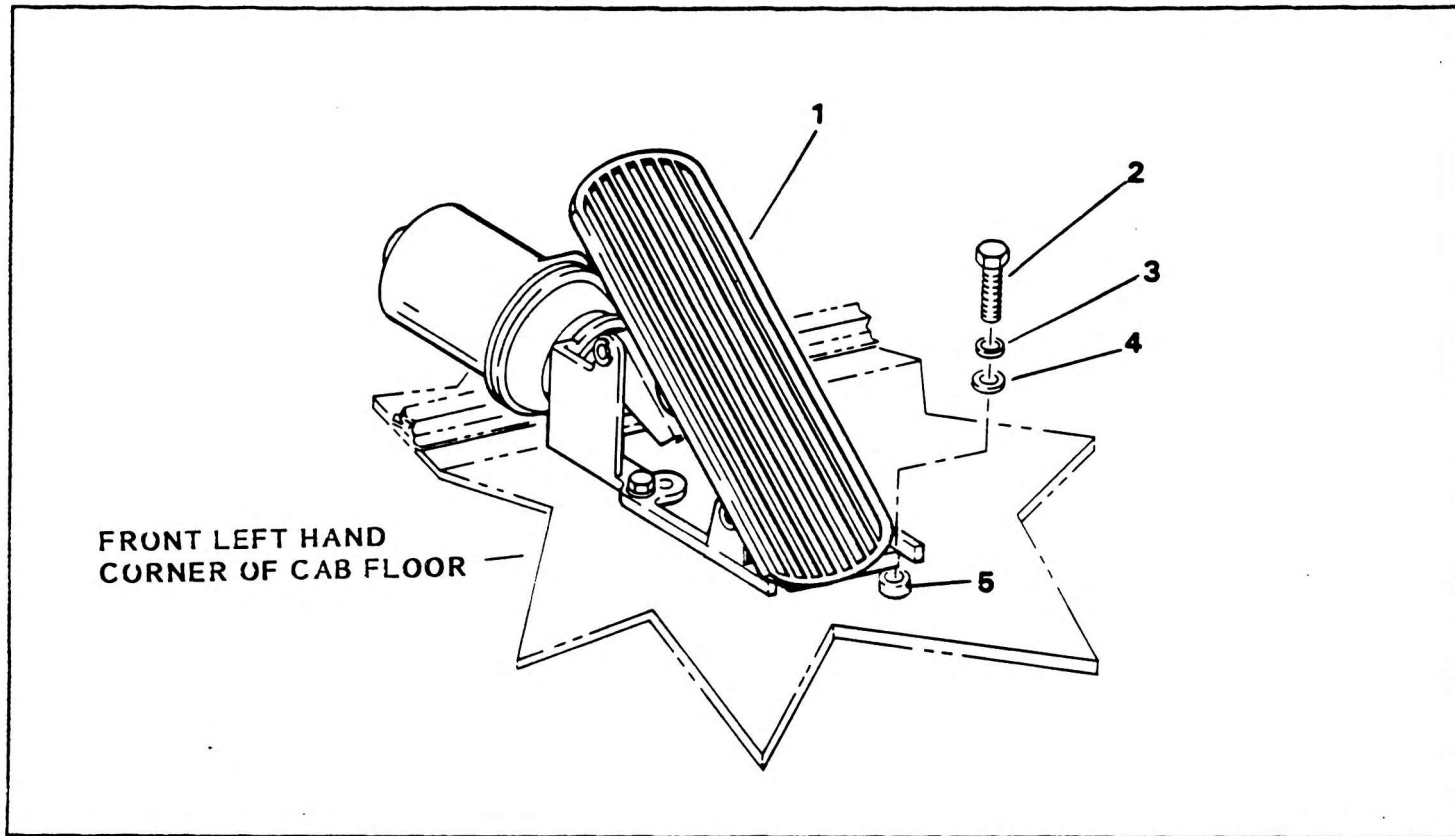

PEDAL INSTALLATION - SWING BRAKE

GROVE

NO.	PART NO.	QTY	DESCRIPTION	NO.	PART NO.	QTY	DESCRIPTION
1	7-683-000069	1	VALUE ASSY - TREADLE				
			9-926-105209 VALUE				
			9-926-105146 REPAIR HIT				
			9-926-105147 REPAIR HIT				
2	7-112-151250	4	BOLT, HEX				
			5/16"-18 NC X 1 1/2"-GRD 2				
3	7-950-150050	4	LOCKWASHER				
			5/16" MED				
4	7-950-150141	4	WASHER				
			5/16" NARROW				
5	6-200-059104	4	BUSHING				